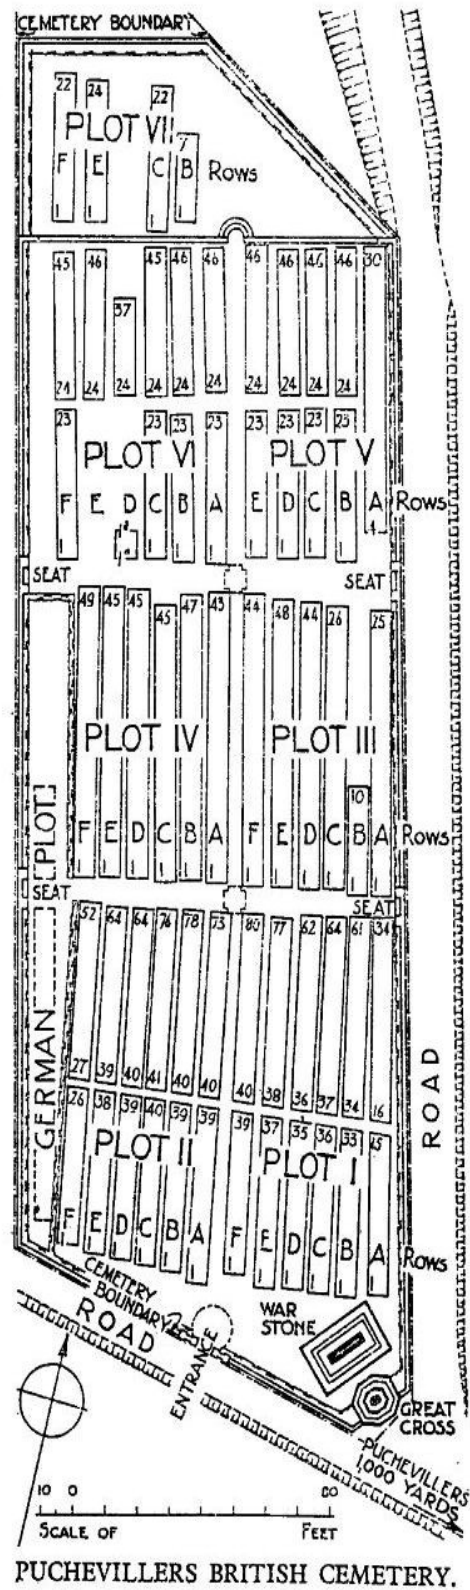

Puchevillers British Cemetery France