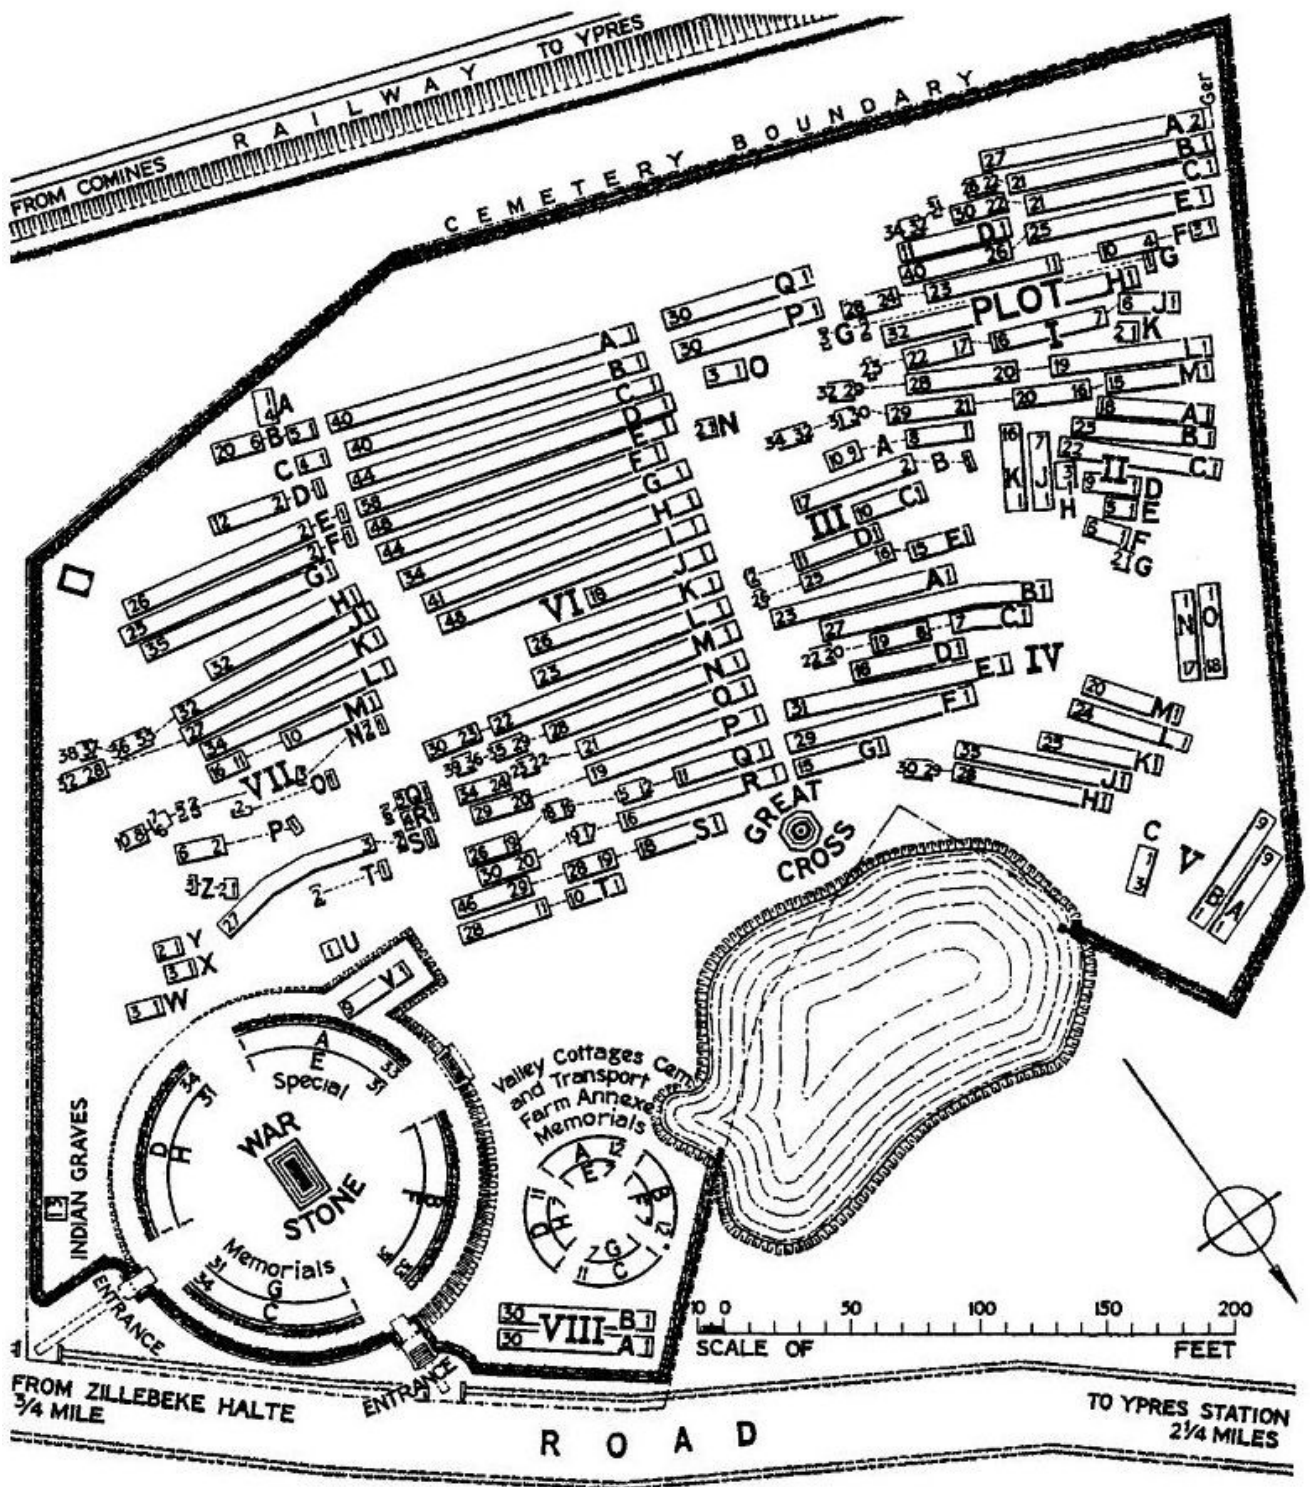

PLAN OF THE RUNNYMEDE MEMORIAL
INDICATING THE POSITIONS OF THE NAME PANELS

Brookwood Military Cemetery United Kingdom

Chester (Blacon) Cemetery
United Kingdom

CHESTER (BLACON) CEMETERY

Bailleul Communal Cemetery France

Ypres (Menin Gate) Memorial Belgium

LAYOUT OF THE YPRES (MENIN GATE) MEMORIAL PANELS

Vlamertinghe Military Cemetery Belgium

VLAMERTINGHE MILITARY CEMETERY.

Railway Dugouts Burial Ground Belgium

**RAILWAY DUGOUTS BURIAL GROUND (TRANSPORT FARM)
ZILLEBEKE**