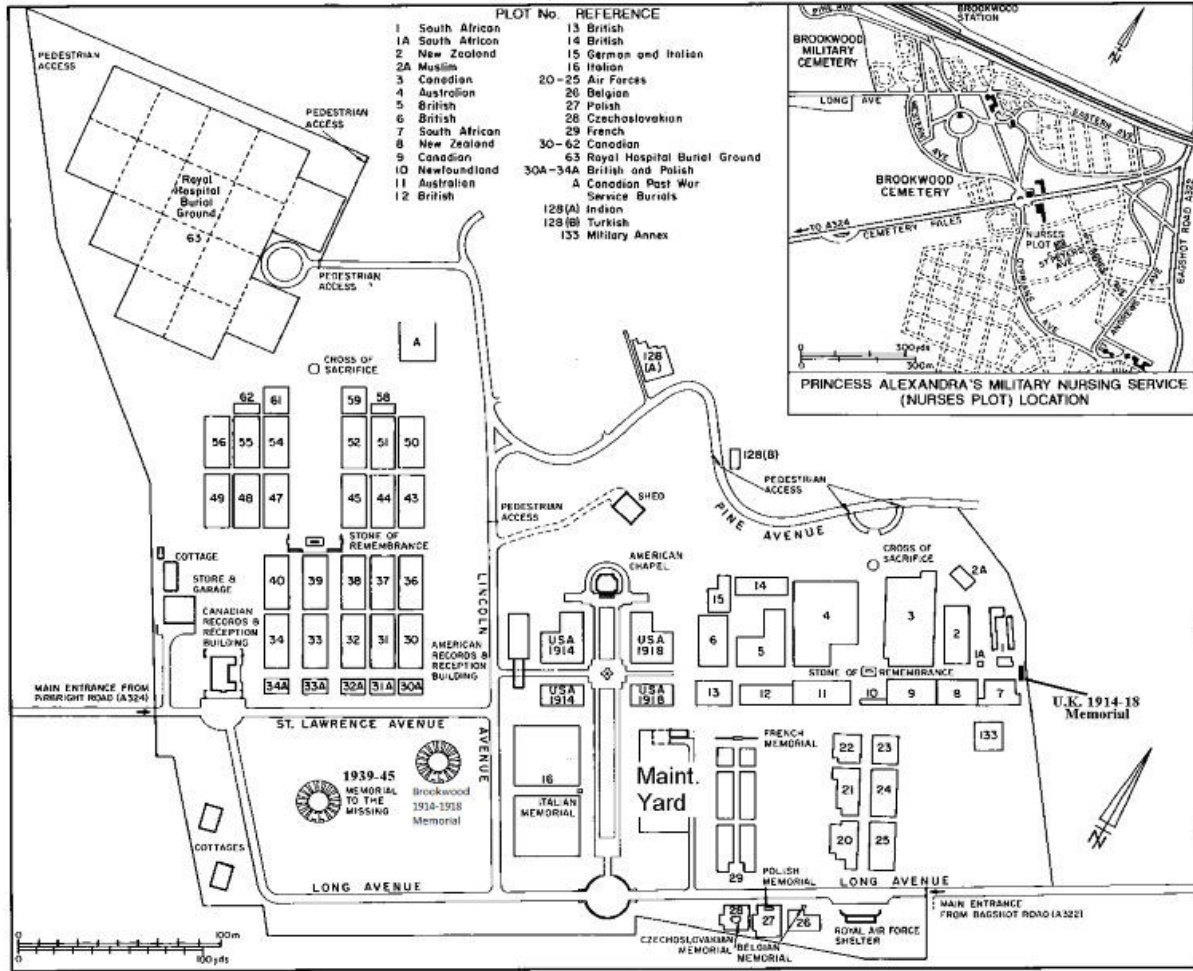

Toronto Police War Graves Information Booklet Second Edition | 2022

Appendix A – Maps

Maps appear in same order of Information Booklet. For an alphabetic legend, see below:

- Bailleul Communal Cemetery ... Page 7
- Bayeux Memorial ... Page 22
- Bellacourt Military Cemetery, Riviere ... Page 18
- Bergen-Op-Zoom Canadian War Cemetery ... Page 27
- Berlin 1939-1945 War Cemetery ... Page 28
- Brighton City (Bear Road) Cemetery ... Page 2
- Brookwood Military Cemetery ... Page 5
- Canadian Cemetery No. 2, Neuville – St. Vaast ... Page 16
- Canadian National Vimy Memorial ... Page 15
- Chester (Blacon) Cemetery ... Page 6
- Contay British Cemetery ... Page 13
- Courcellette British Cemetery ... Page 10
- Etaples Military Cemetery ... Page 21
- Givenchy-en-Gohelle Canadian Cemetery, Souchez ... Page 14
- Hangard Wood British Cemetery ... Page 19
- Liverpool (Kirkdale) Cemetery ... Page 3
- Loos Memorial ... Page 8
- Malta Memorial ... Page 29
- Noeux-Les-Mines Communal Cemetery ... Page 17
- Puchevillers British Cemetery ... Page 9
- Railway Dugouts Burial Ground ... Page 26
- Runnymede Air Force Memorial ... Page 4
- Ryes War Cemetery ... Page 23
- 2nd Canadian Cemetery, Sunken Road, Contalmaison ... Page 11
- St Catherines (Victoria Lawn) Cemetery ... Page 30
- Thiepval Memorial ... Page 12
- Toronto (Mount Pleasant) Cemetery ... Page 31
- Vis-En-Artois British Cemetery ... Page 20
- Vlamertinghe Military Cemetery ... Page 25
- Ypres (Menin Gate) Memorial ... Page 24

PLAN OF THE RUNNYMEDE MEMORIAL
INDICATING THE POSITIONS OF THE NAME PANELS

Brookwood Military Cemetery United Kingdom

Chester (Blacon) Cemetery
United Kingdom

CHESTER (BLACON) CEMETERY

Bailleul Communal Cemetery France