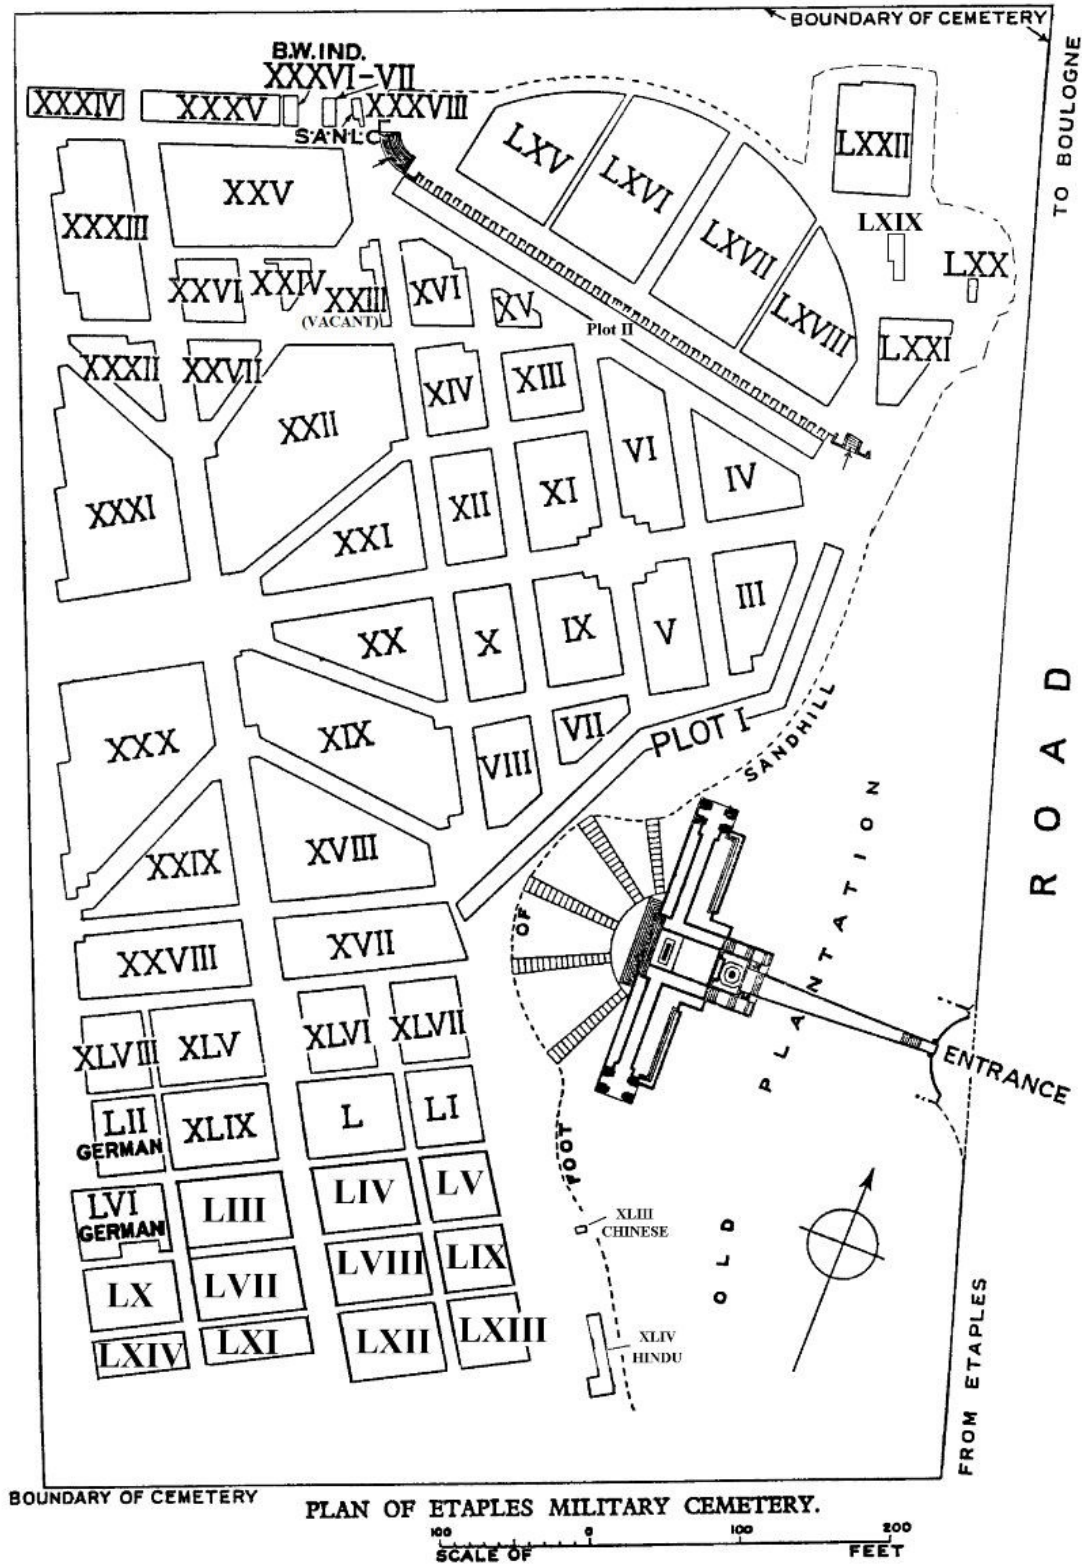

Etaples Military Cemetery France