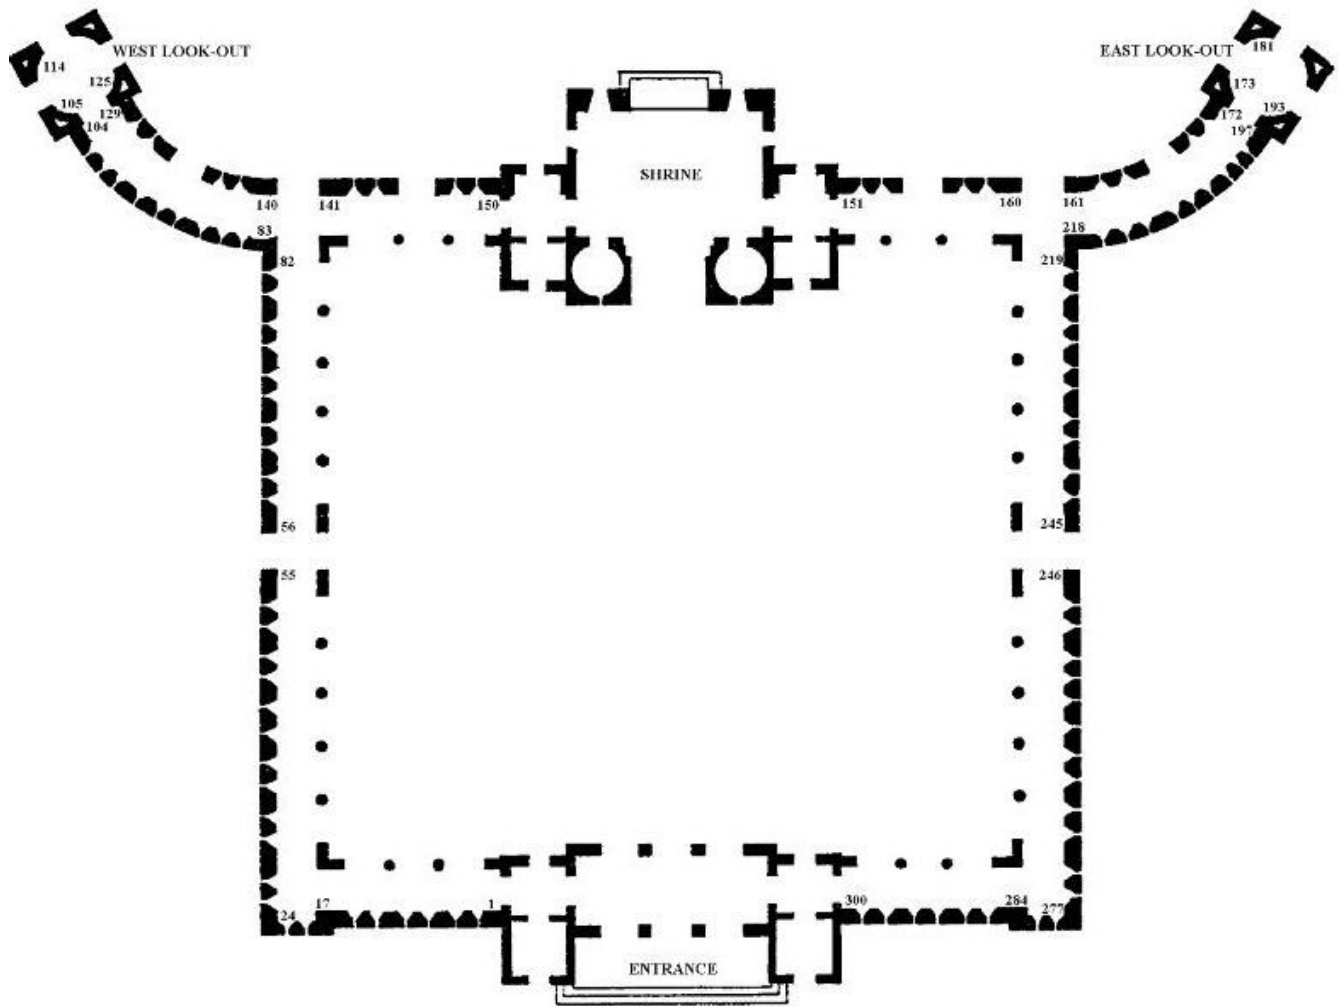

Runnymede Air Force Memorial
United Kingdom

PLAN OF THE RUNNYMEDE MEMORIAL
INDICATING THE POSITIONS OF THE NAME PANELS