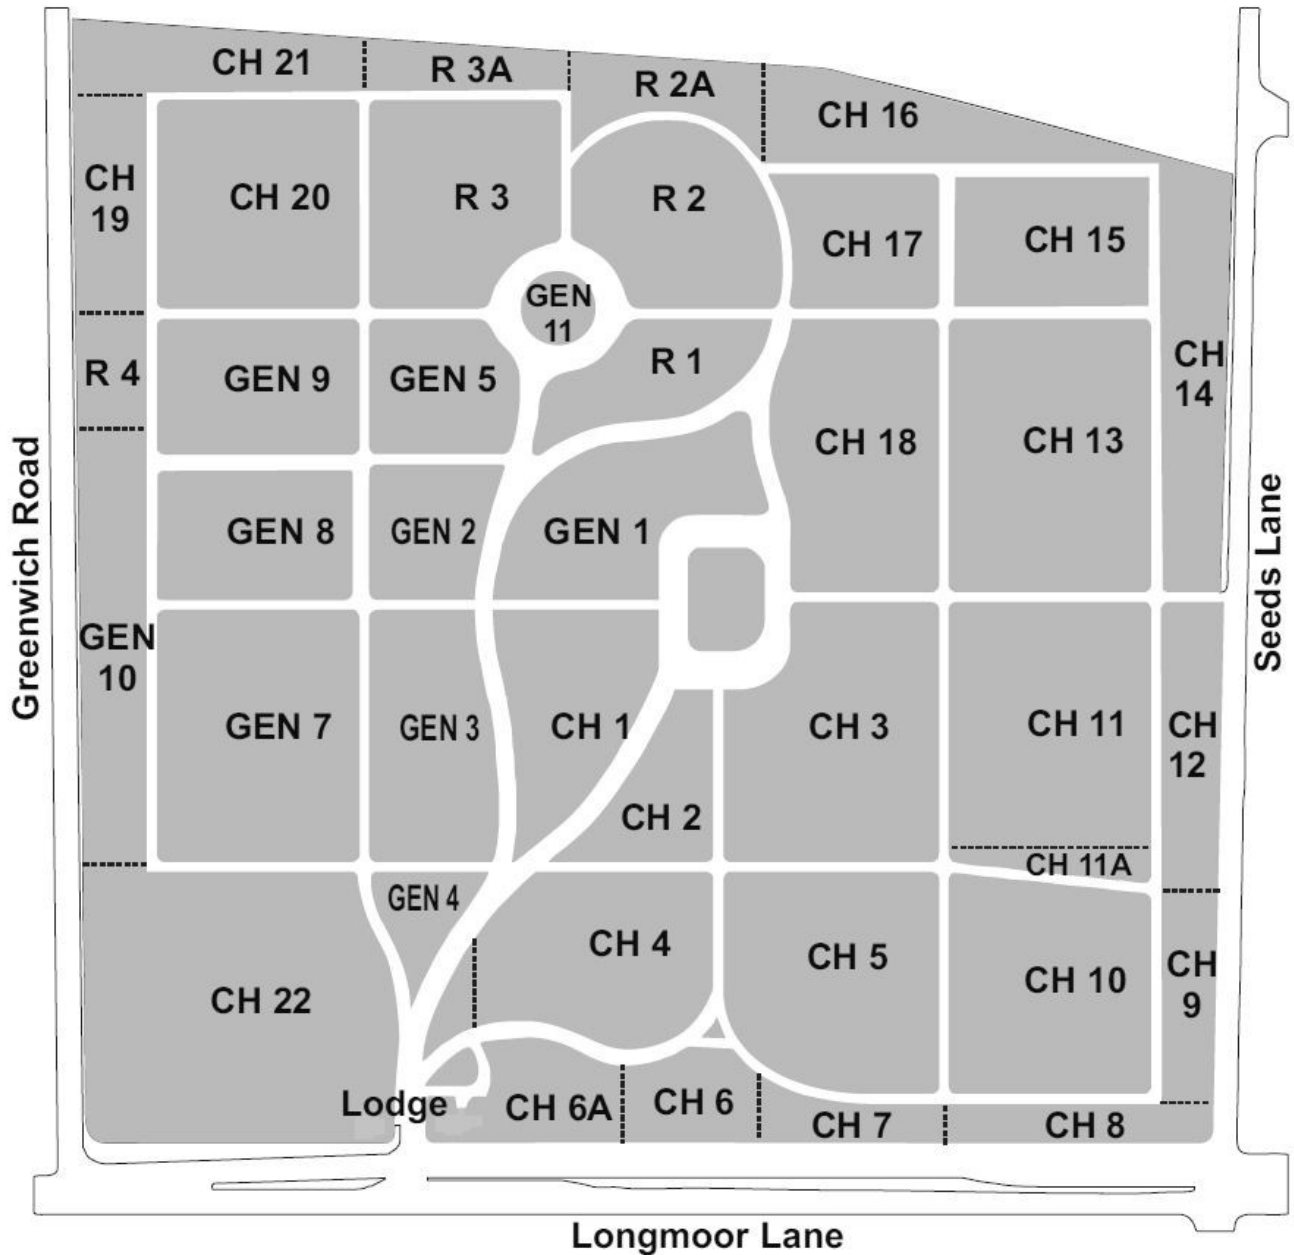

Kirkdale Cemetery